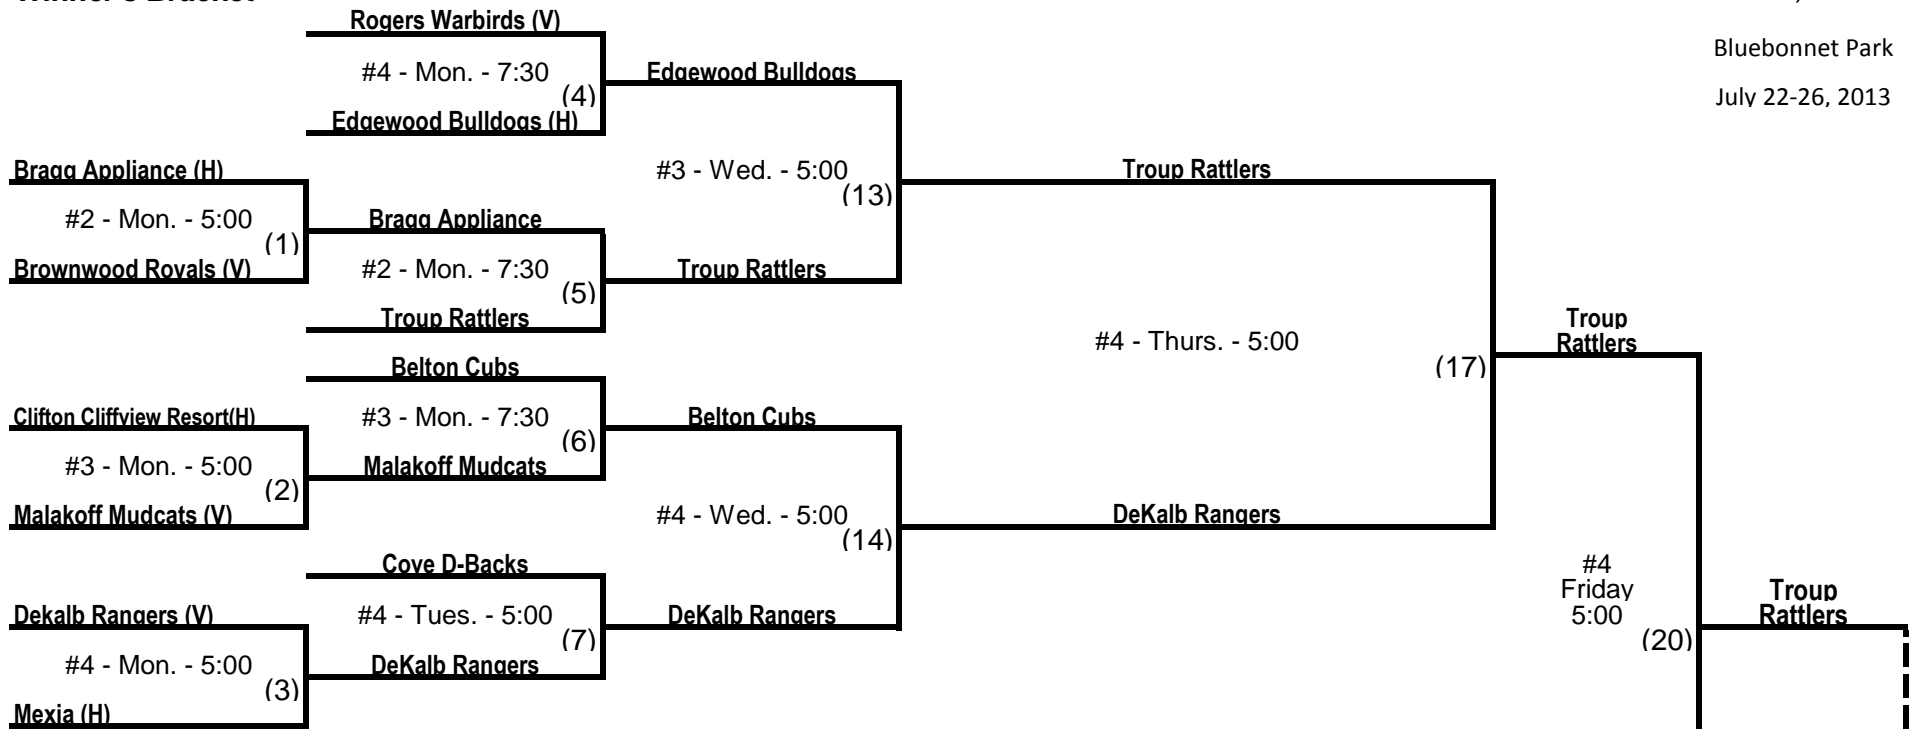

# 12U STATE TOURNAMENT - 11 TEAM DOUBLE ELIMINATION

Ennis, Texas

Bluebonnet Park

July 22-26, 2013

## Winner's Bracket

## Loser's Bracket