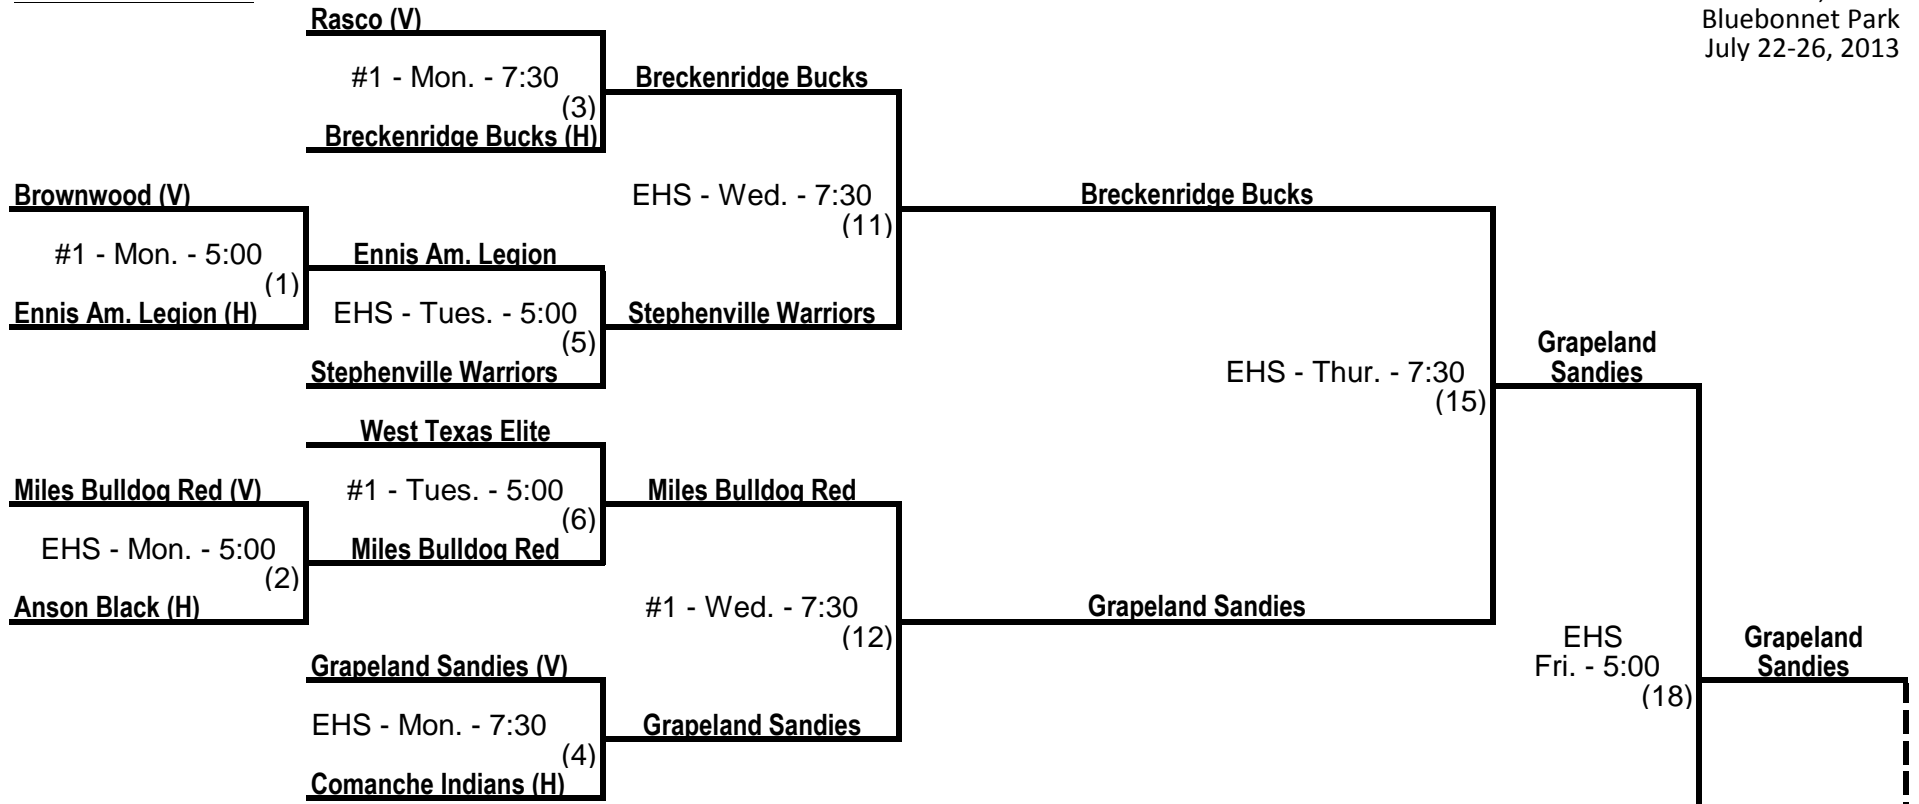

# 15U STATE TOURNAMENT - 10 TEAM DOUBLE ELIMINATION

Ennis, Texas  
Bluebonnet Park  
July 22-26, 2013

## Winner's Bracket

## Loser's Bracket