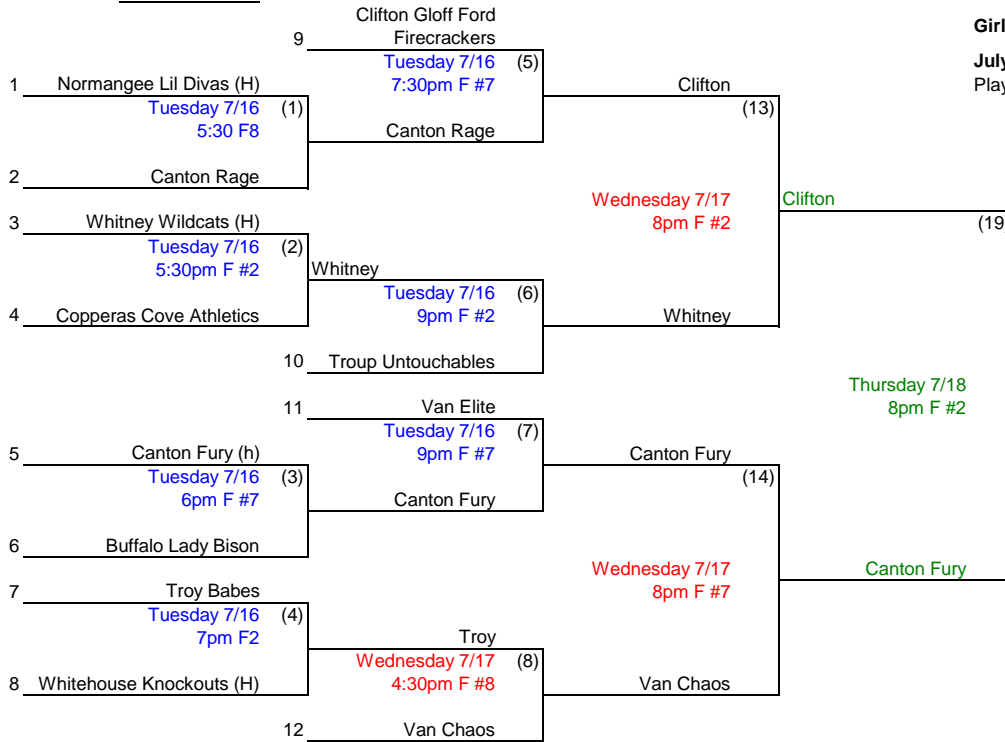

Texas Teen-Age Official Tournament Bracket

12 Team

at 4:15 on Tuesday, 4:45 Wednesday-Thursday; 3:45 on Friday

Winner's Bracket

Girls 8u Machine Pitch State Tournament

July 15-18, 2013

Played in 5 days maximum

Top team occupies first base dugout
 Bottom team occupies third base dugout
 Flip for home/visitor (H) indicates Home

Teams

- Whitney Wildcats
- Clifton Gloff Ford
- Troy Babes
- Copperas Cove Athletics
- Van Chaos
- Van Elite
- Canton Fury
- Canton Rage
- Normangee Lady Panthers Garcia
- Buffalo Lady Bison Bling
- Whitehouse Knockouts
- Troup Untouchables

Loser's Bracket