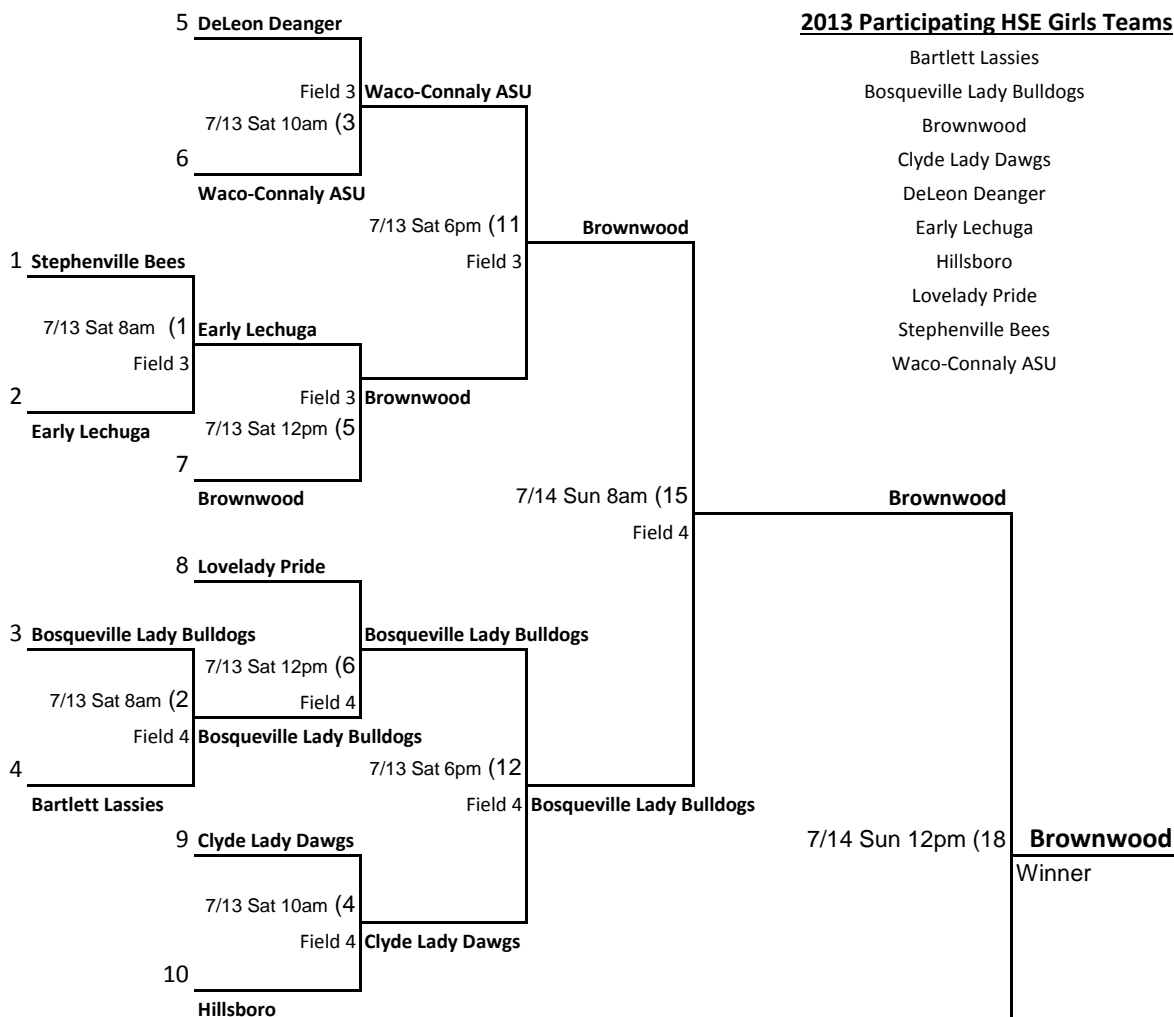

Texas Teen-Age 10 Team Official Tournament Bracket

**2013 Girls HSE State Tournament
Hillsboro, TX**

Winner's Bracket

2013 Participating HSE Girls Teams

- Bartlett Lassies
- Bosqueville Lady Bulldogs
- Brownwood
- Clyde Lady Dawgs
- DeLeon Deanger
- Early Lechuga
- Hillsboro
- Lovelady Pride
- Stephenville Bees
- Waco-Connaly ASU

Loser's Bracket