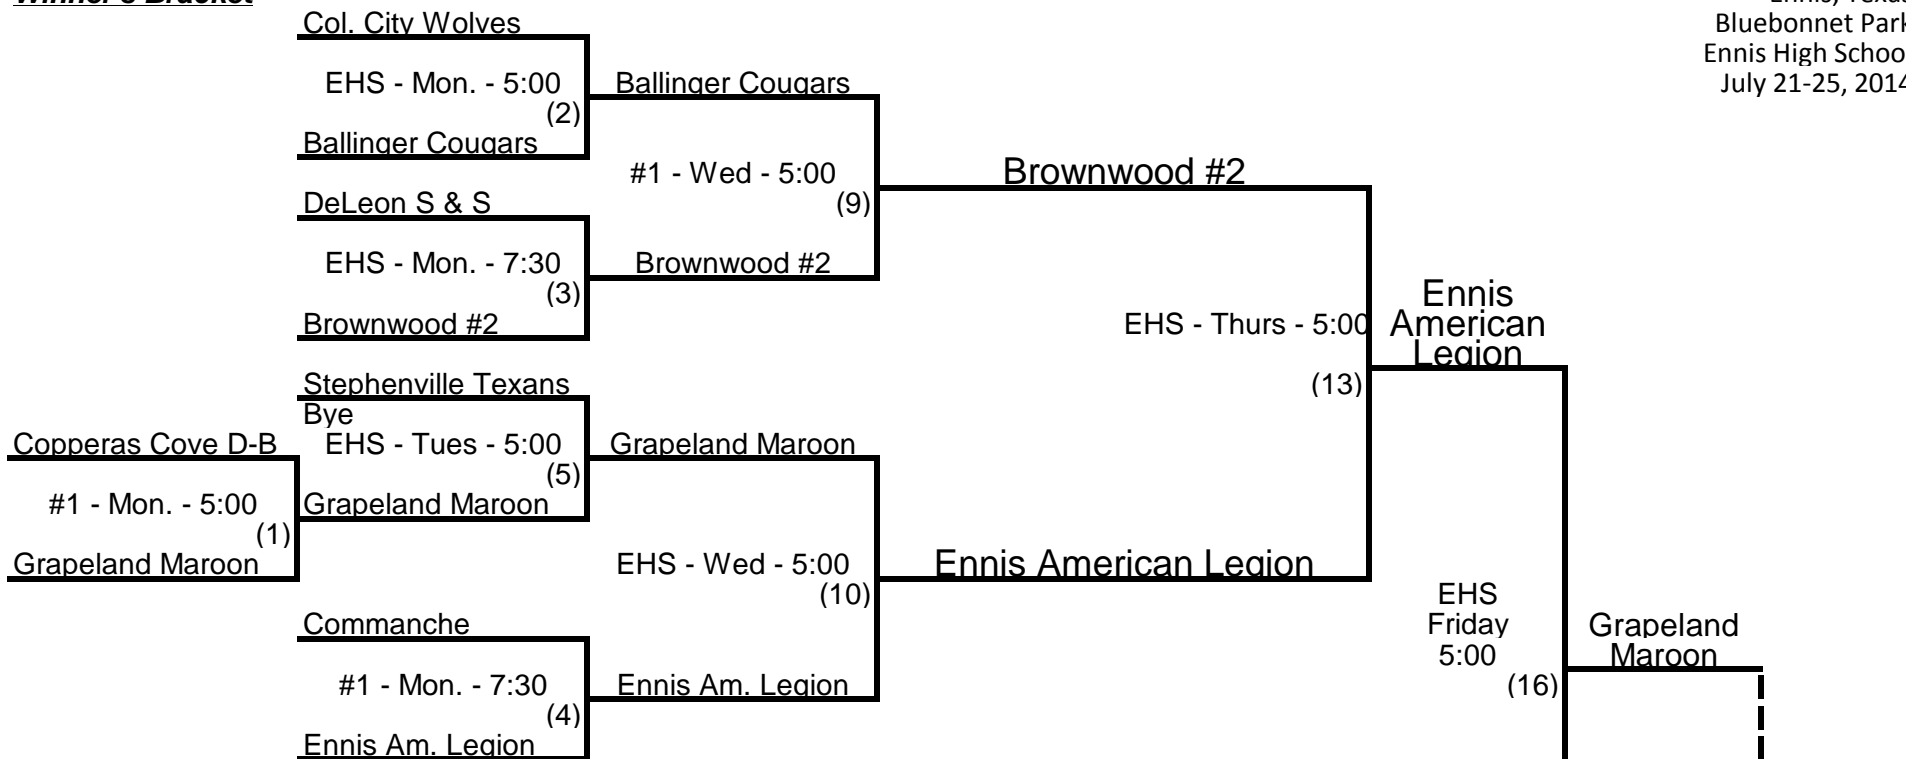

15U STATE TOURNAMENT - 10 TEAM DOUBLE ELIMINATION

Ennis, Texas
Bluebonnet Park
Ennis High School
July 21-25, 2014

Winner's Bracket

Loser's Bracket