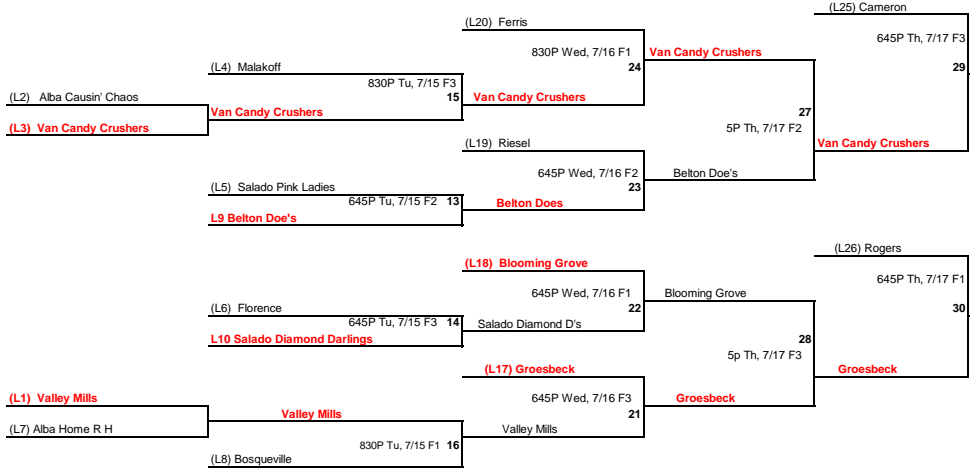

Loser's Bracket

F1 - DAVID HANEY FIELD
F2 - BRANDI SHELTON FIELD
F3 - ORLANDO LOPEZ FIELD

PLEASE NOTE:
Games can begin 15-20 minutes after the last game played on your field
Games could begin 30 minutes prior to posted time
Please make arrangements to be at the fields ready to play