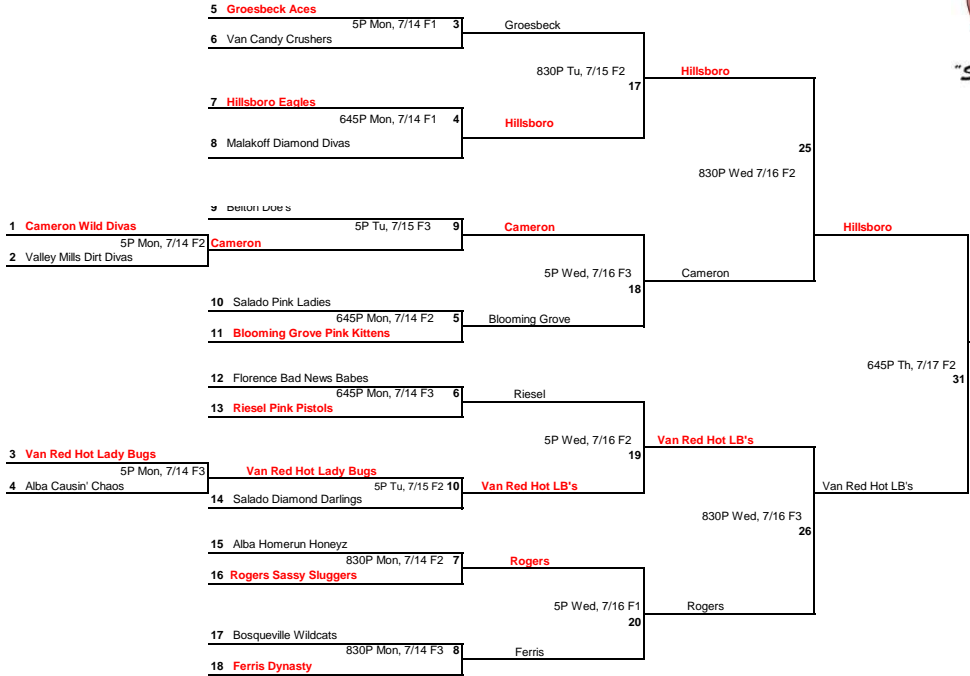

Winner's Bracket