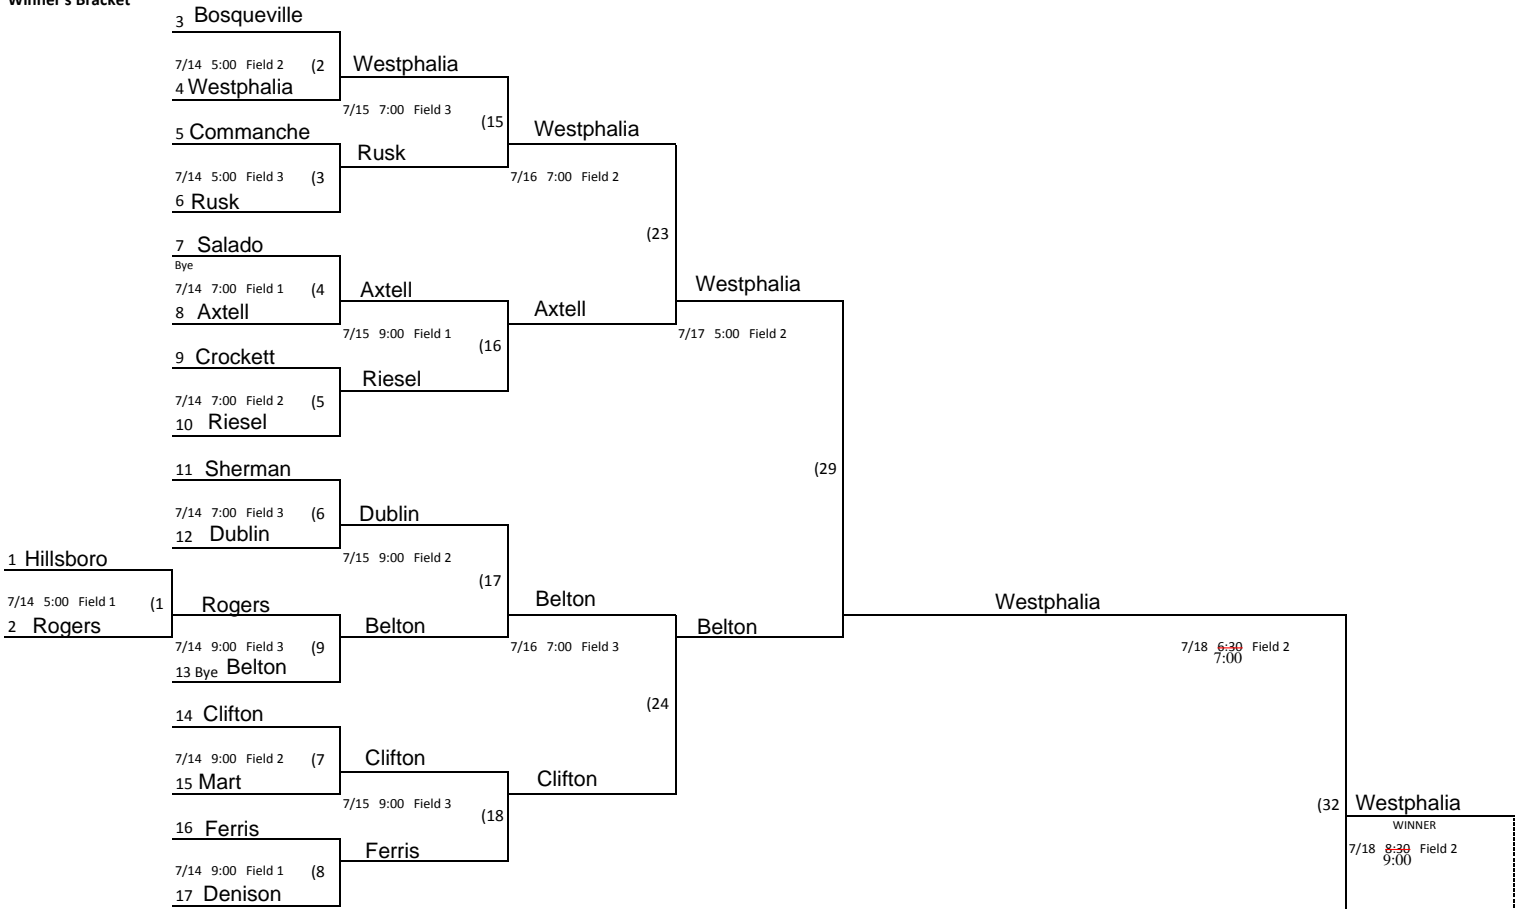

Axtell BSA  
8u Girls State Tournament  
17 Team Bracket

Winner's Bracket

Loser's Bracket

(32) **Westphalia**  
WINNER  
7/18 8:30 Field 2  
9:00  
(33)  
LOSER OF 32  
IF 1ST LOSS