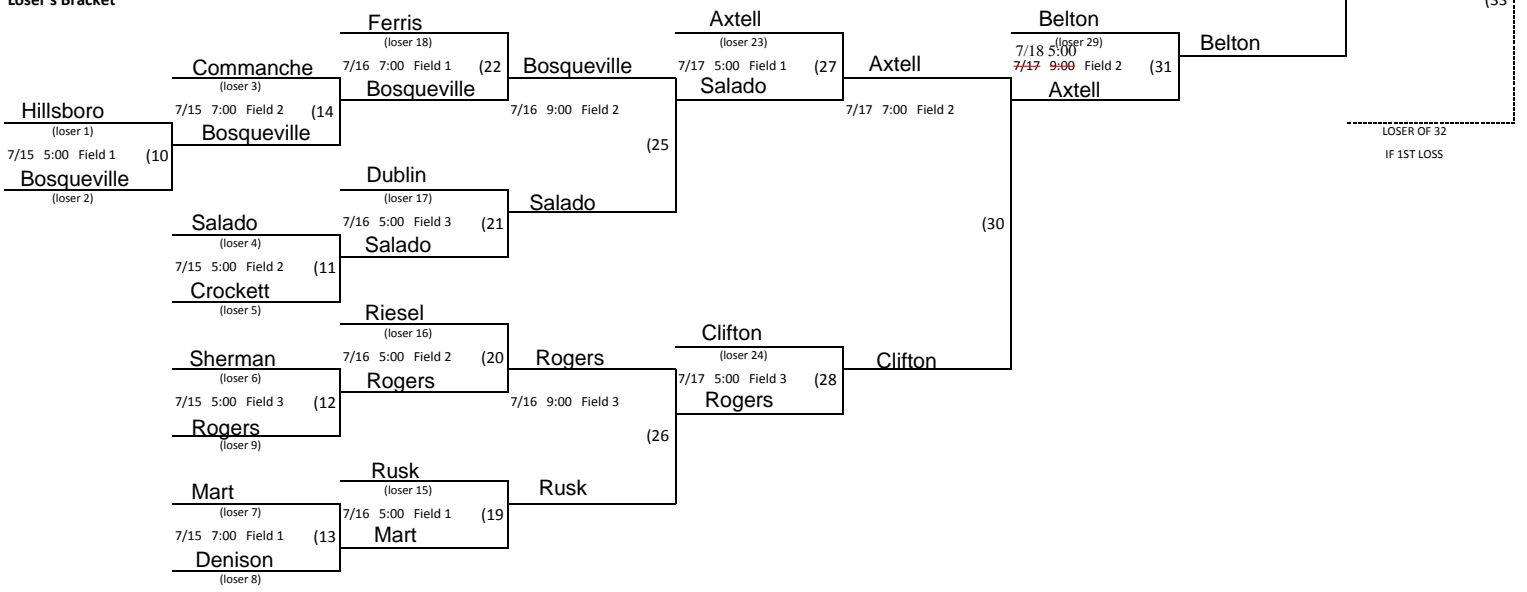

Axtell BSA  
8u Girls State Tournament  
17 Team Bracket

Winner's Bracket

Loser's Bracket

(32) **Westphalia**  
WINNER  
7/18 8:30 Field 2  
9:00  
(33)  
LOSER OF 32  
IF 1ST LOSS