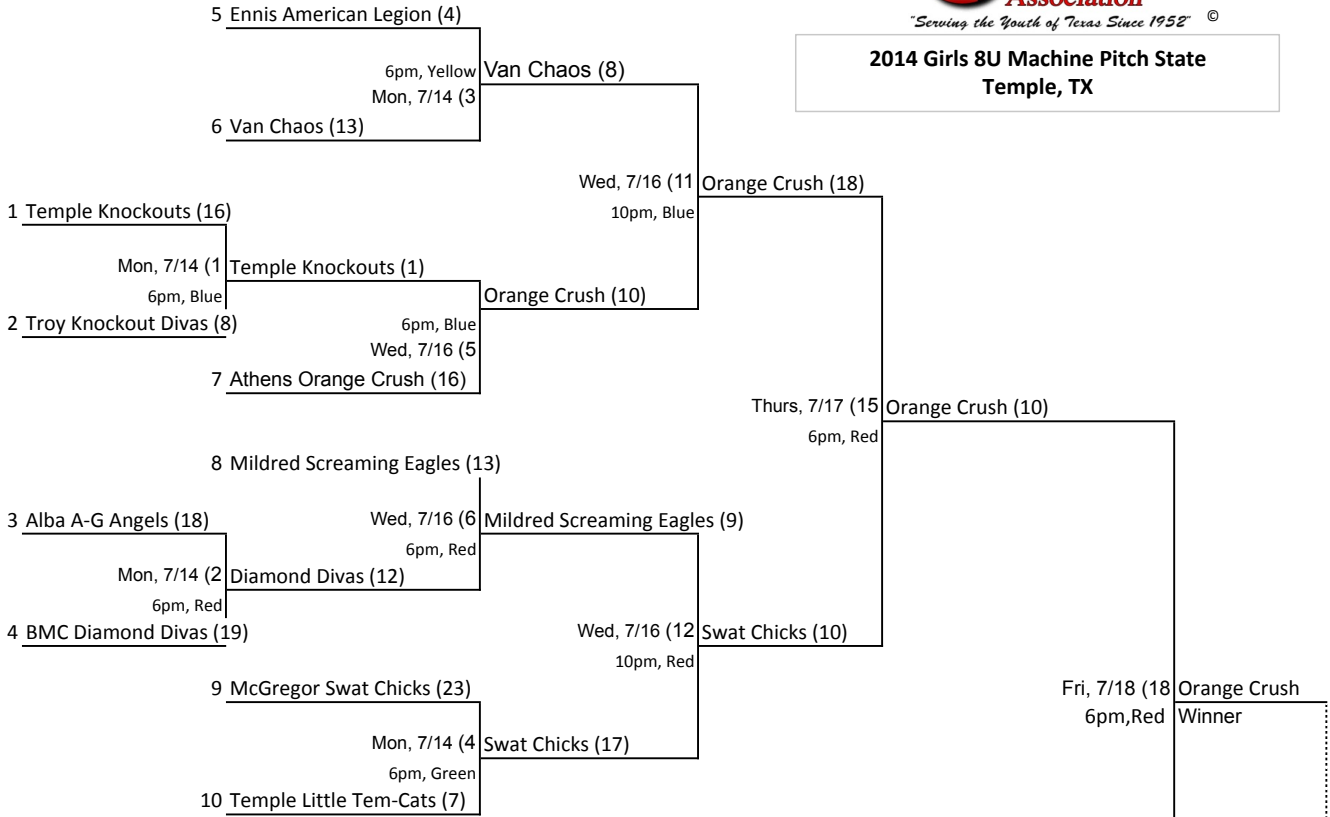

Texas Teen-Age 10 Team Official Tournament Bracket

**2014 Girls 8U Machine Pitch State
Temple, TX**

Winner's Bracket

Loser's Bracket

1 - 10 Team Numbers A - J Losing Team Numbers () Game Numbers (Stay In Order)