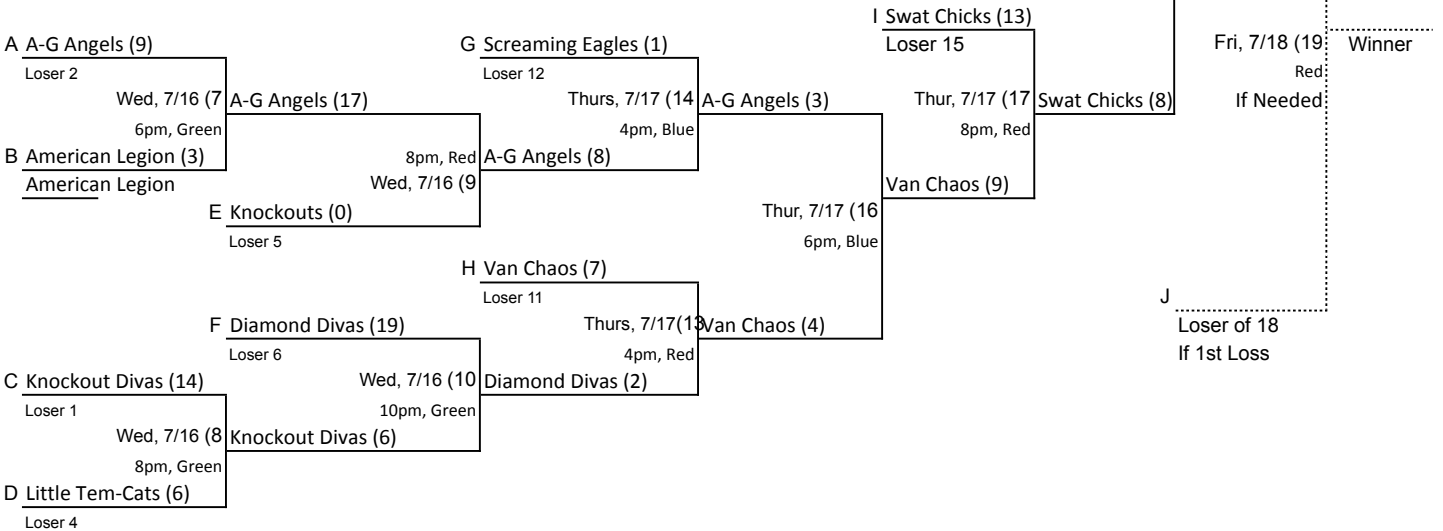

Texas Teen-Age 10 Team Official Tournament Bracket

**2014 Girls 8U Machine Pitch State
Temple, TX**

Winner's Bracket

Loser's Bracket

1 - 10 Team Numbers A - J Losing Team Numbers () Game Numbers (Stay In Order)