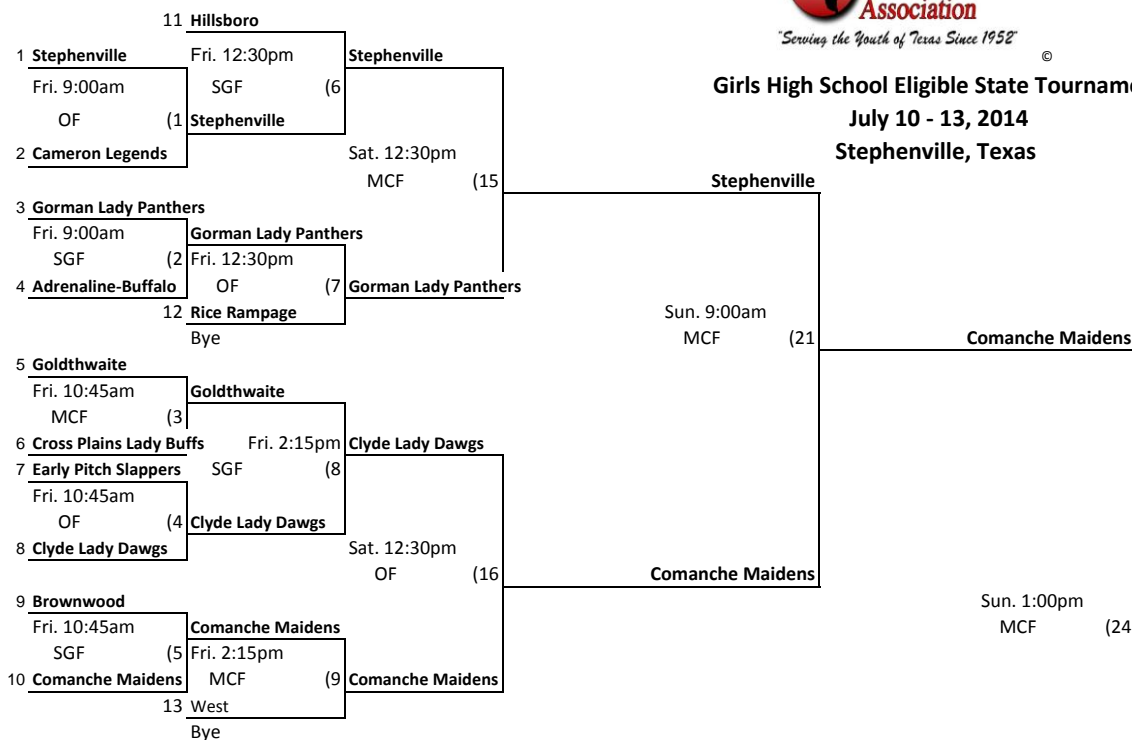

TEXAS TEEN-AGE 13 TEAM OFFICIAL BRACKET

Girls High School Eligible State Tournament July 10 - 13, 2014 Stephenville, Texas

Winners' Bracket

Losers' Bracket

2014 Girls HSE Teams

- Adrenaline
- Brownwood
- Cameron Legends
- Clyde Lady Dawgs
- Comanche Maidens
- Cross Plains Lady Buffs
- Early Pitch Slappers
- Goldthwaite
- Gorman Lady Panthers
- Hillsboro
- Rice Rampage
- Stephenville
- West

City Park-
MCF – McCleskey Field
OF – Optimist Field
SGF – Saint Gobain Field

1 - 13 Team Numbers A - M Losing Team Numbers () Game Numbers (Stay In Order)