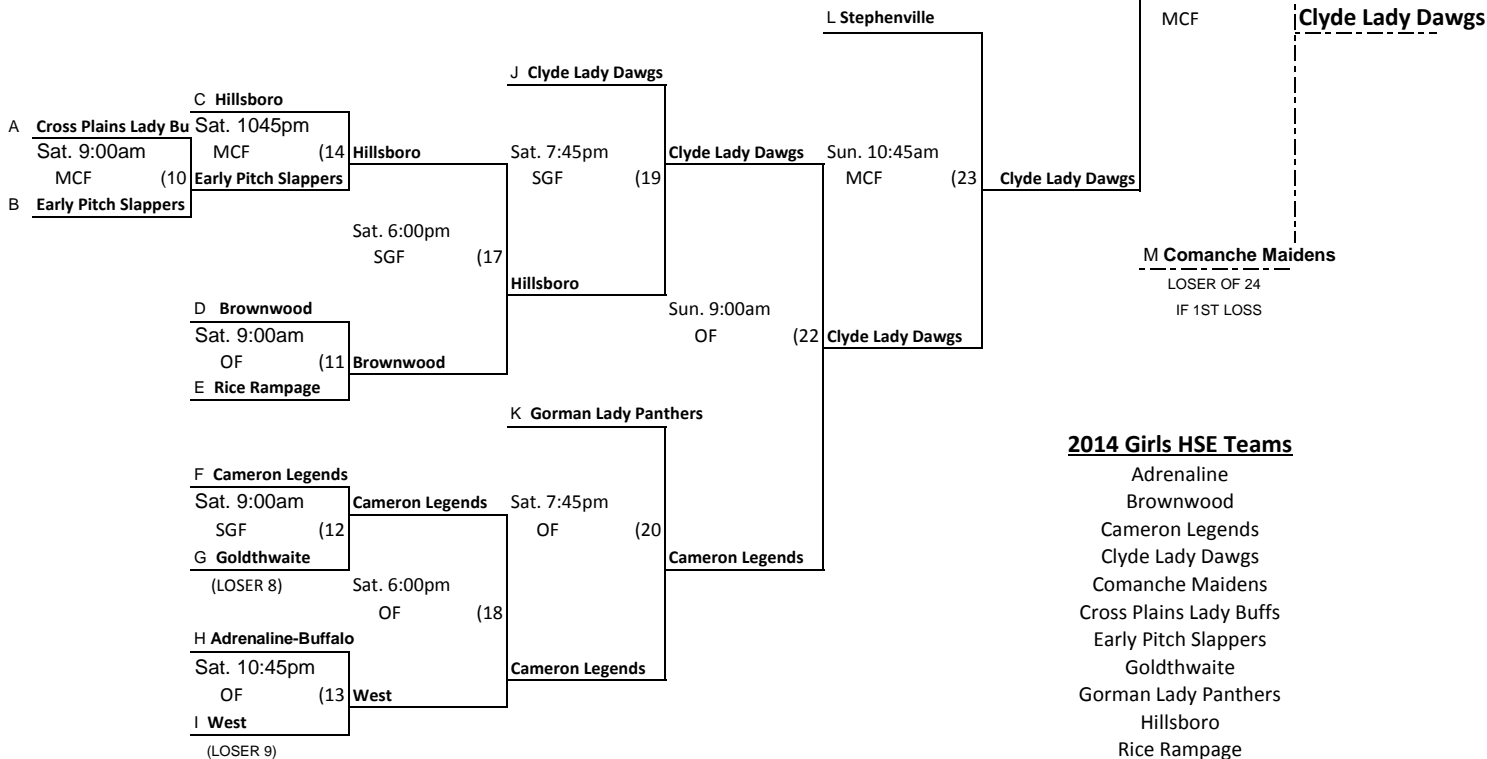

TEXAS TEEN-AGE 13 TEAM OFFICIAL BRACKET

Girls High School Eligible State Tournament July 10 - 13, 2014 Stephenville, Texas

Winners' Bracket

Losers' Bracket

2014 Girls HSE Teams

- Adrenaline
- Brownwood
- Cameron Legends
- Clyde Lady Dawgs
- Comanche Maidens
- Cross Plains Lady Buffs
- Early Pitch Slappers
- Goldthwaite
- Gorman Lady Panthers
- Hillsboro
- Rice Rampage
- Stephenville
- West

City Park-
MCF – McCleskey Field
OF – Optimist Field
SGF – Saint Gobain Field

1 - 13 Team Numbers A - M Losing Team Numbers () Game Numbers (Stay In Order)