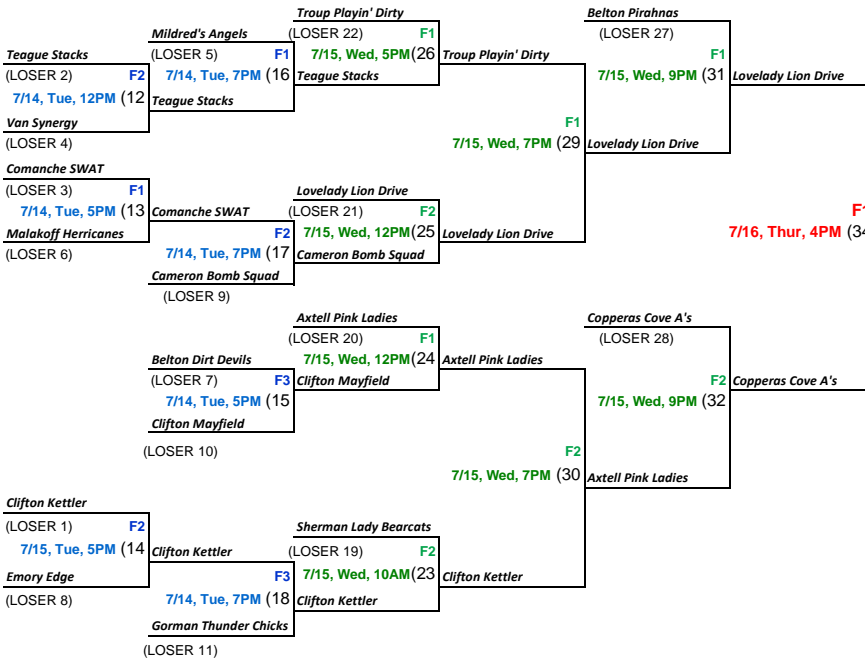

Winners' Bracket

2015 Girls 10U State

Belton, TX

TEXAS TEEN-AGE  
19 TEAM  
OFFICIAL BRACKET

Losers' Bracket

1 - 19 Team Numbers Game Numbers (Stay In Order)

2015 Girls 10U State Teams

- Belton Pirahnas
- Belton Dirt Devils
- Axtell Crushers
- Axtell Pink Ladies
- Cameron Bomb Squad
- Clifton Kettler
- Clifton Mayfield
- Comanche SWAT
- Copperas Cove A's
- Emory Edge
- Fairfiled Bailey
- Gorman Thunder Chicks
- Lovelady Lion Drive
- Malakoff Hurrricanes
- Mildred's Angels
- Sherman Lady Bearcats
- Teague Stacks
- Troup Playin' Dirty
- Van Synergy