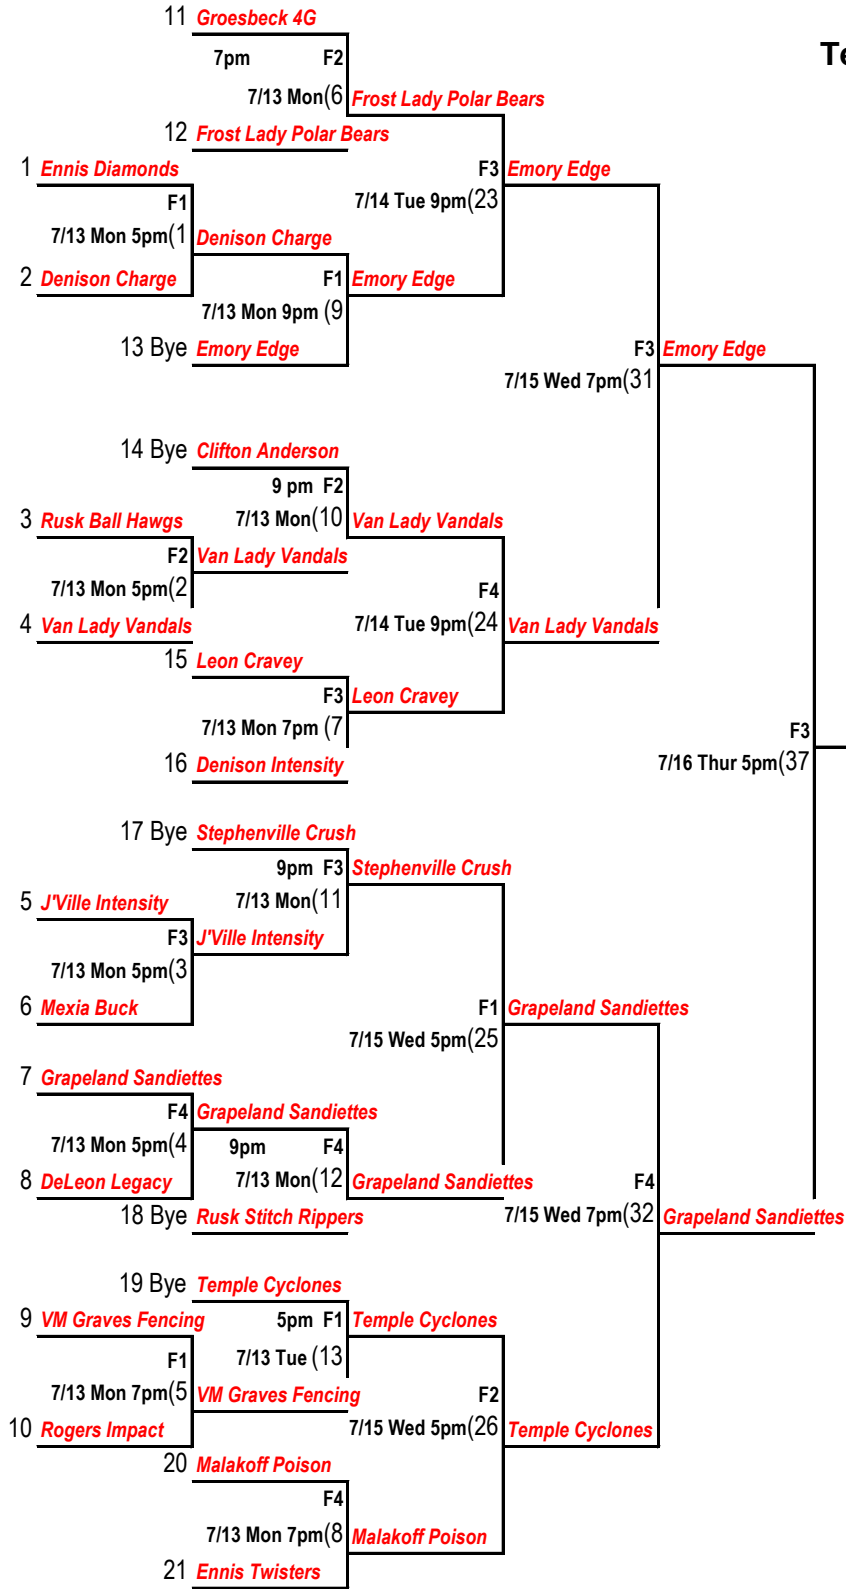

**Winners' Bracket**

**Texas Teen-Age Official Bracket  
21 Teams**

**Texas Teen-Age  
Baseball-Softball  
Association**

*"Serving the Youth of Texas Since 1952"* ©

**Girls 12U State  
Jacksonville, TX**

# Losers' Bracket