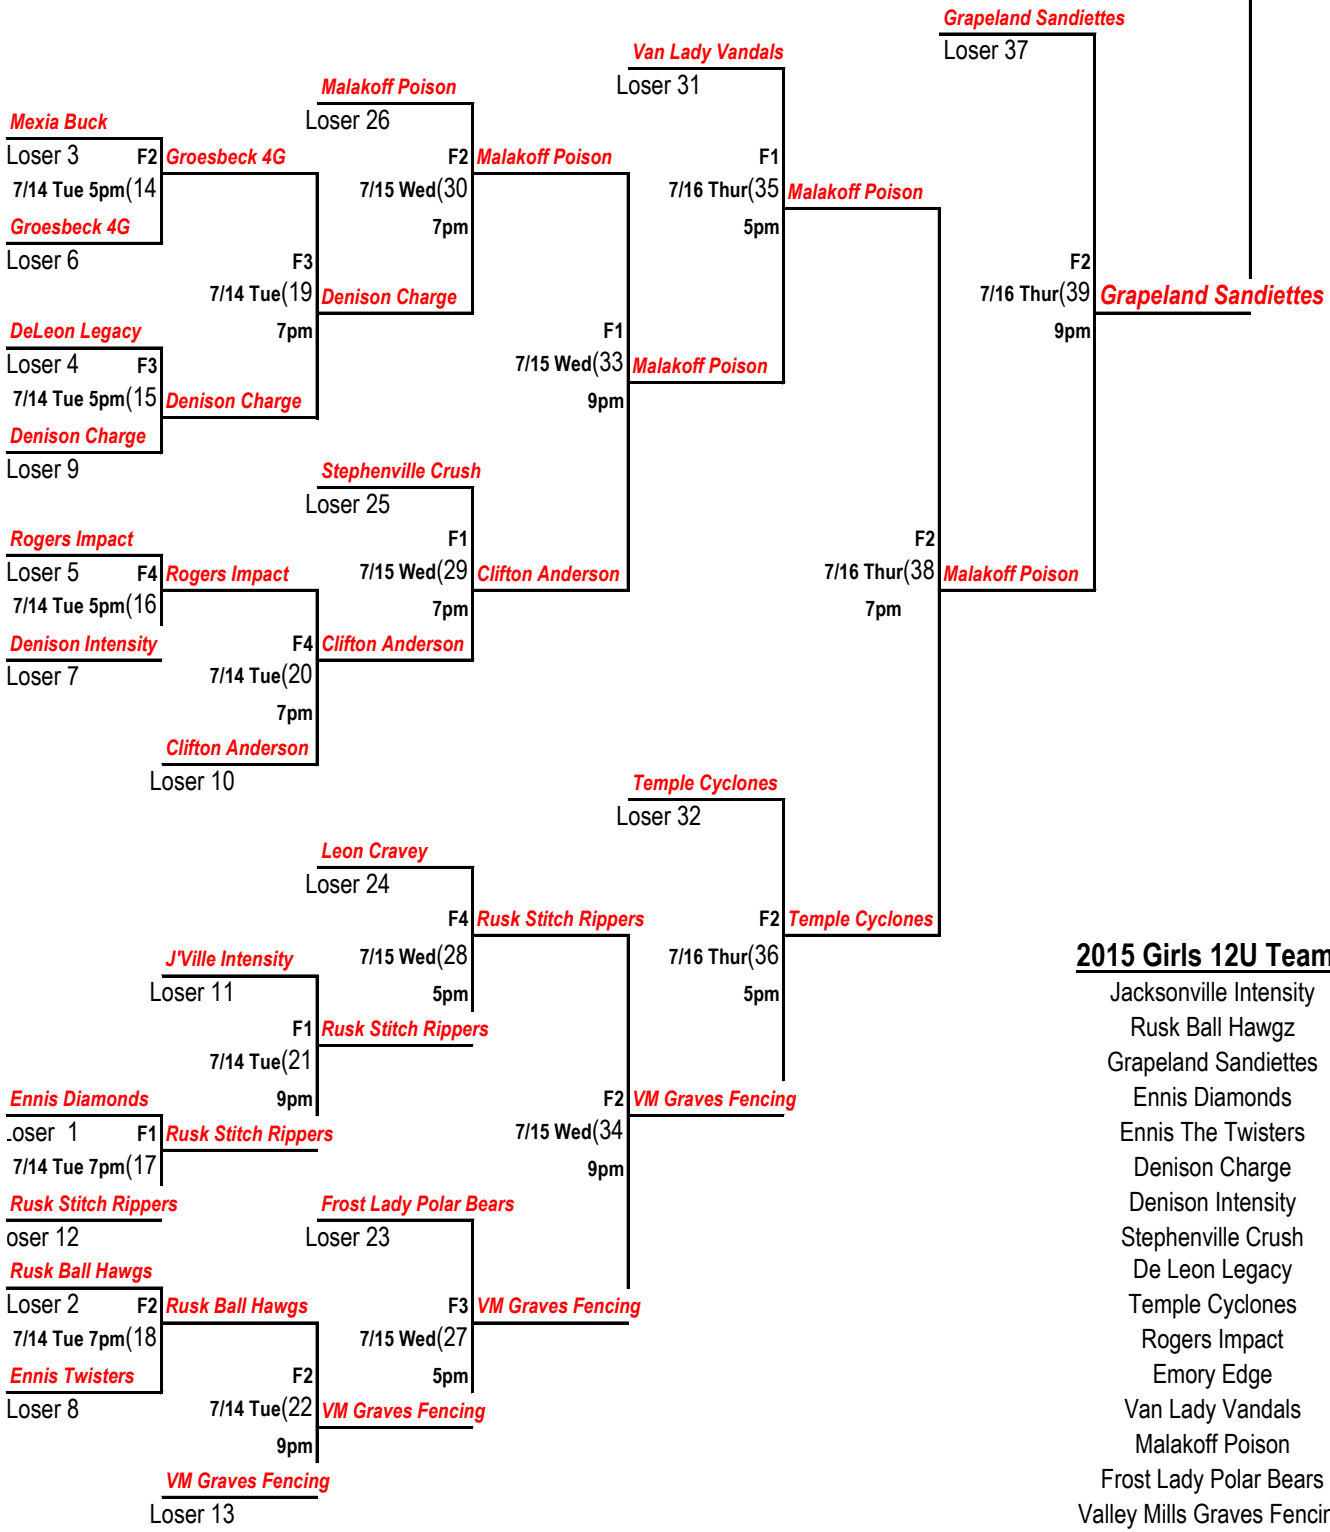

**Winners' Bracket**

**Texas Teen-Age Official Bracket  
21 Teams**

**Texas Teen-Age  
Baseball-Softball  
Association**

*"Serving the Youth of Texas Since 1952"* ©

**Girls 12U State  
Jacksonville, TX**

# Losers' Bracket