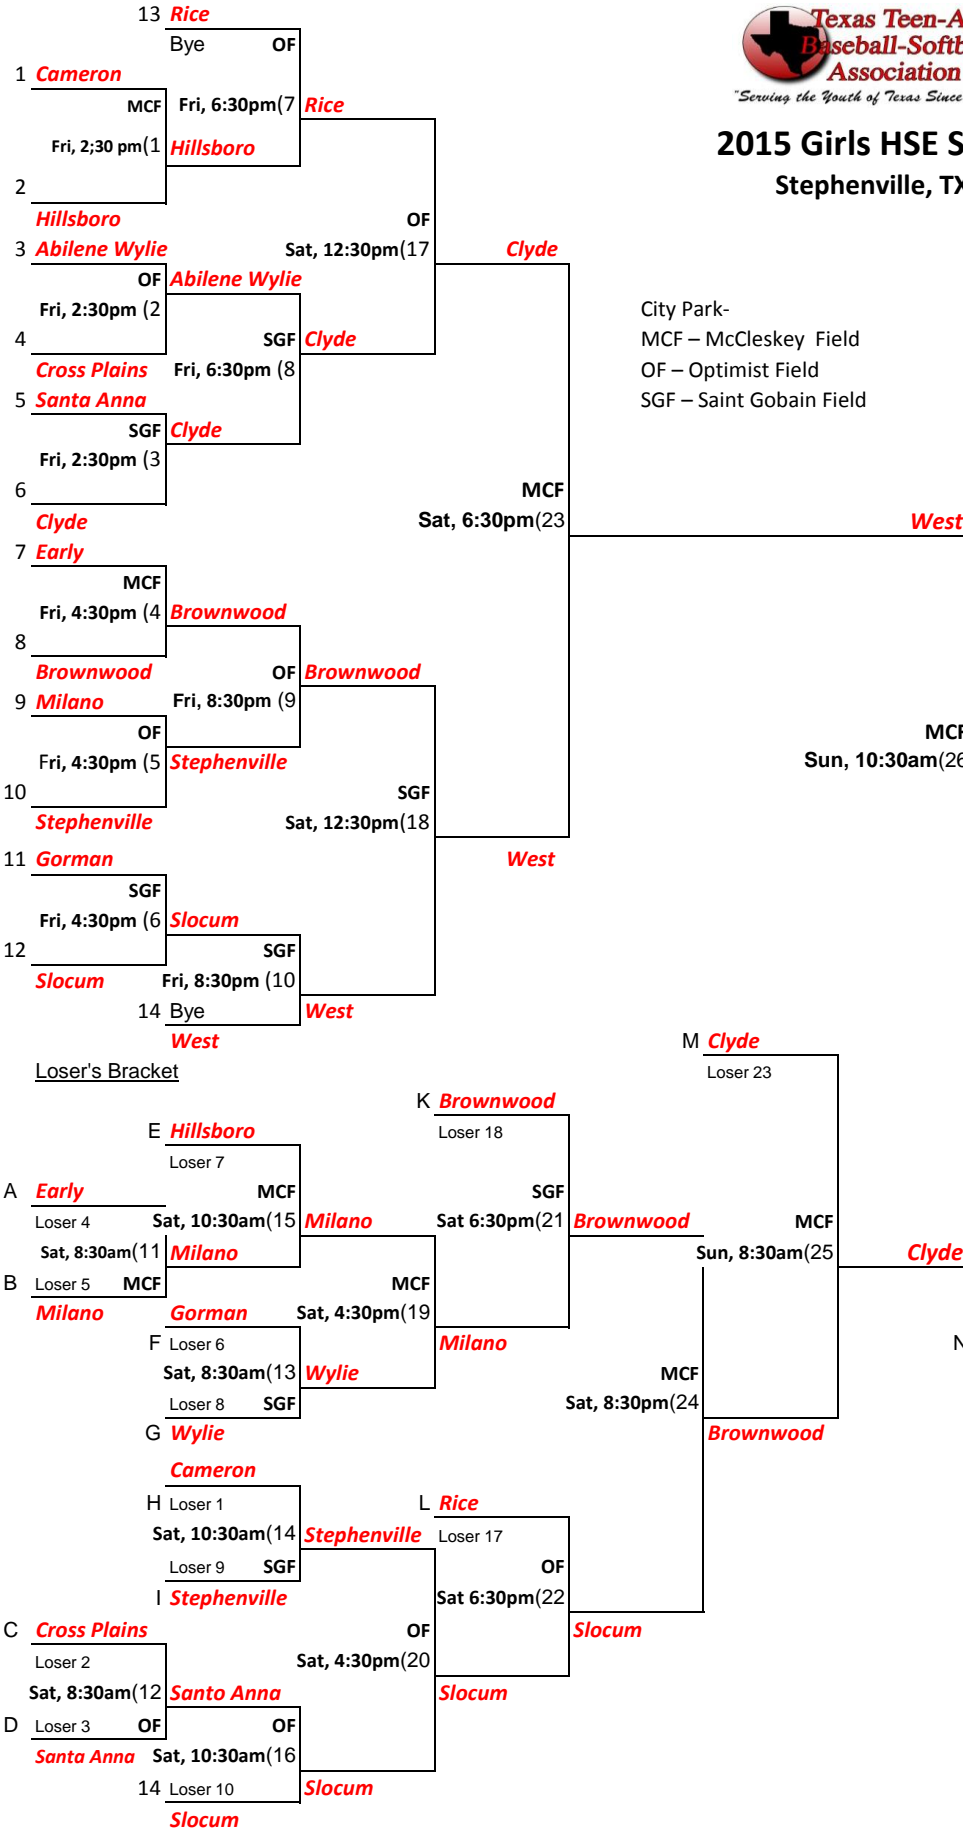

2015 Girls HSE State
Stephenville, TX

City Park-
MCF – McCleskey Field
OF – Optimist Field
SGF – Saint Gobain Field

2015 HSE Girls Teams

- Abilene Wylie TX HS Athletes
- Brownwood Lady Lions
- Cross Plains Lady Buffs
- Gorman Lady Panthers
- Hillsboro Lady Eagles
- Clyde Lady Dawgs
- Cameron Legends
- Early Vesuvius
- Rice Rampage
- Slocum Pride
- Stephenville
- Santa Anna
- Milano
- West

1 - 14 Team Numbers A - N Losing Team Numbers () Game Numbers (Stay In Order)