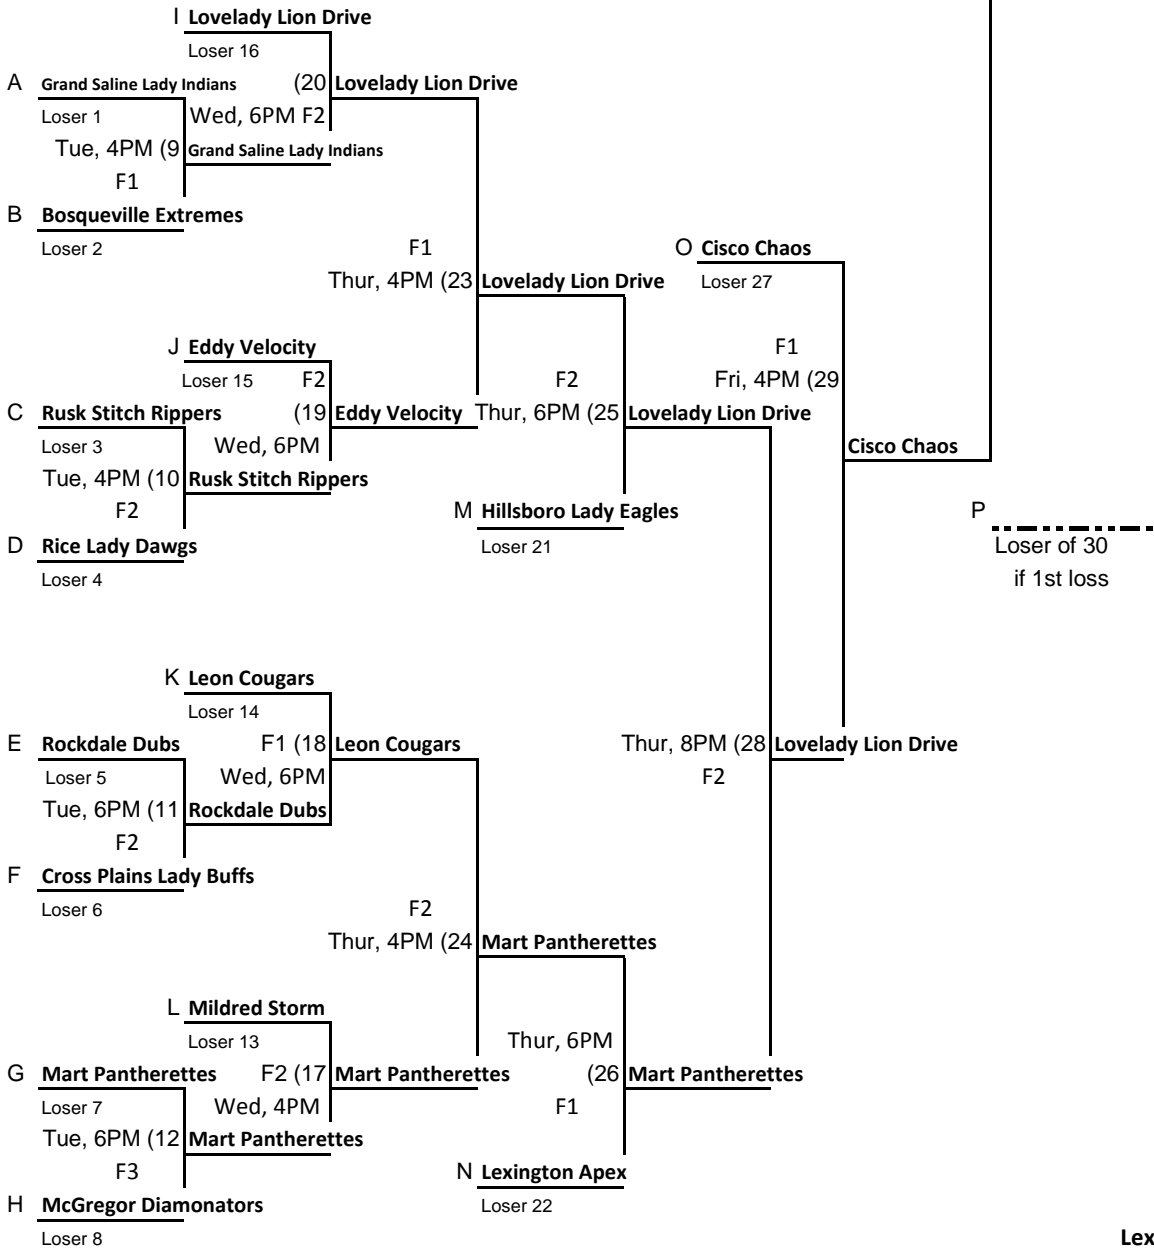

Winners Bracket

Texas Teen-Age 16 Team
Official Tournament Bracket

Texas Teen-Age
Baseball-Softball
Association

"Serving the Youth of Texas Since 1952" ©

2016 Girls 12U State

Rockdale Girls Softball League
Rockdale, TX

Losers Bracket

- Lexington Apex
- Rockdale Dubs
- Cisco Chaos
- Cross Plains Lady Buffaloes
- Eddy Velocity
- McGregor Diamonators
- Hillsboro Lady Eagles
- Bosqueville Extremes
- Lovelady Lion Drive
- Rusk Stitch Rippers
- Van Cleats
- Grand Saline Lady Indians
- Mildred Storm
- Rice Lady Dawgs
- Leon Cougars
- Mart Pantherettes