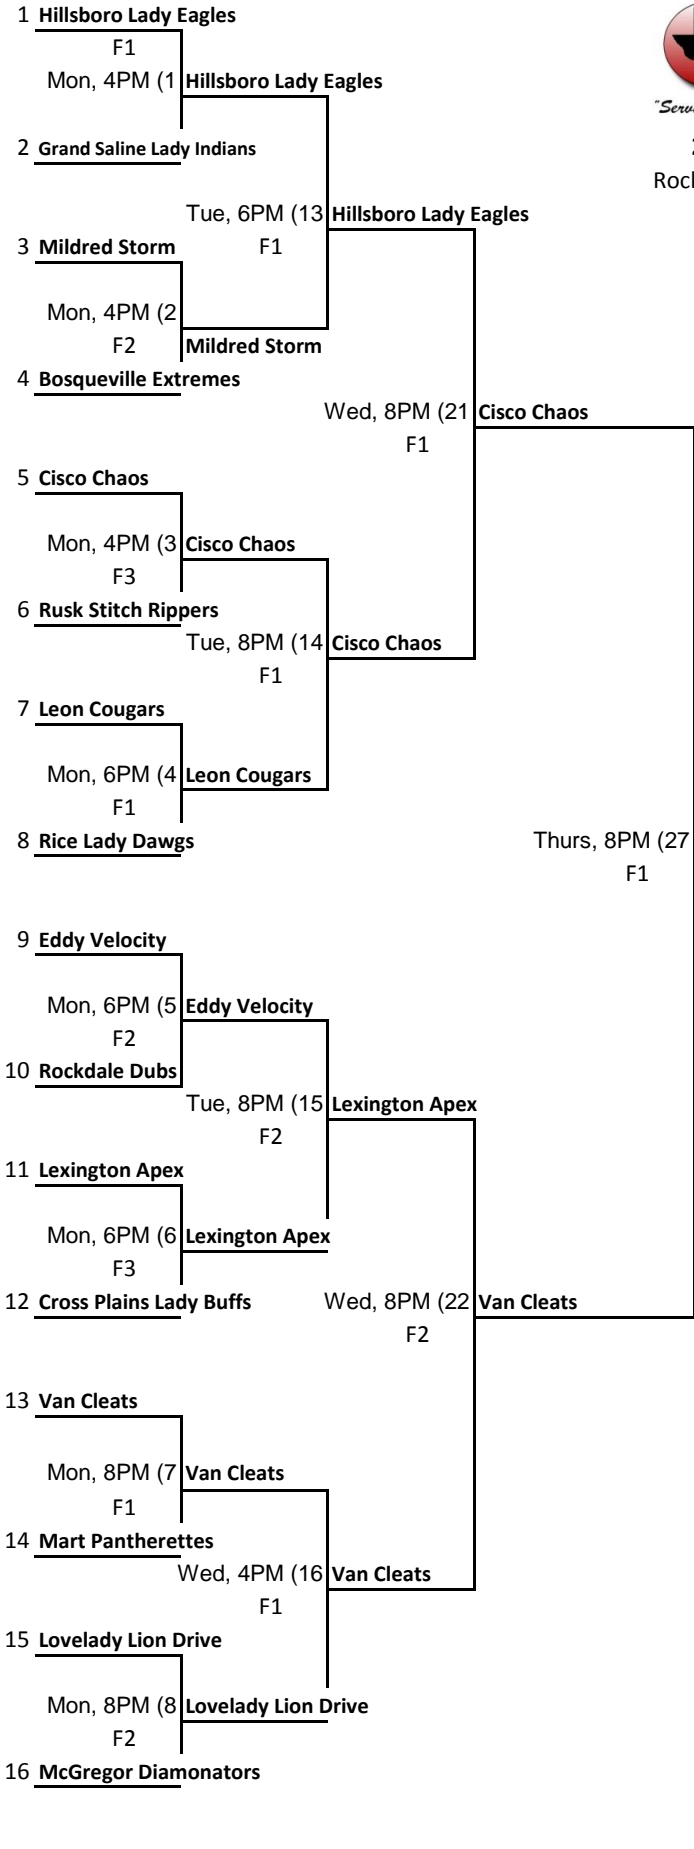

Winners Bracket

Texas Teen-Age 16 Team
Official Tournament Bracket

Texas Teen-Age
Baseball-Softball
Association

"Serving the Youth of Texas Since 1952" ©

2016 Girls 12U State

Rockdale Girls Softball League
Rockdale, TX

Losers Bracket

- Lexington Apex
- Rockdale Dubs
- Cisco Chaos
- Cross Plains Lady Buffaloes
- Eddy Velocity
- McGregor Diamonators
- Hillsboro Lady Eagles
- Bosqueville Extremes
- Lovelady Lion Drive
- Rusk Stitch Rippers
- Van Cleats
- Grand Saline Lady Indians
- Mildred Storm
- Rice Lady Dawgs
- Leon Cougars
- Mart Pantherettes